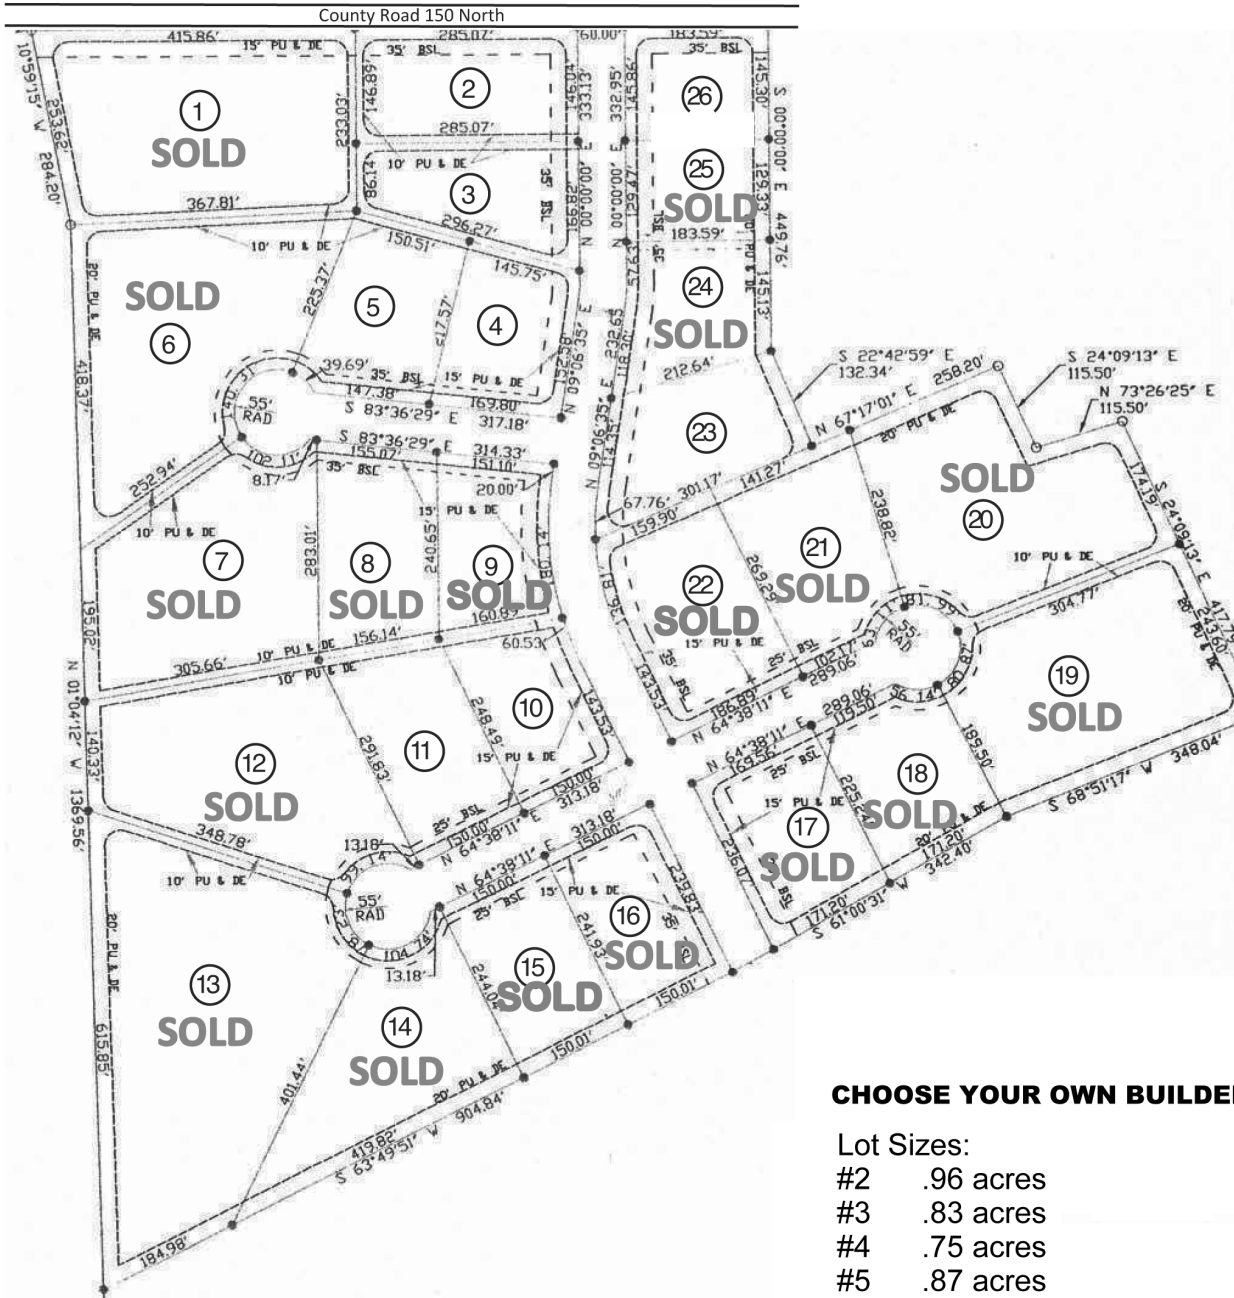

# TIMBER CREEK

Turn South onto CR 350W off Hwy 56 - West Jasper

**CHOOSE YOUR OWN BUILDER!**

Lot Sizes:

- #2 .96 acres
- #3 .83 acres
- #4 .75 acres
- #5 .87 acres
- #10 .78 acres
- #11 .93 acres
- #23 .88 acres
- #26 .61 acres